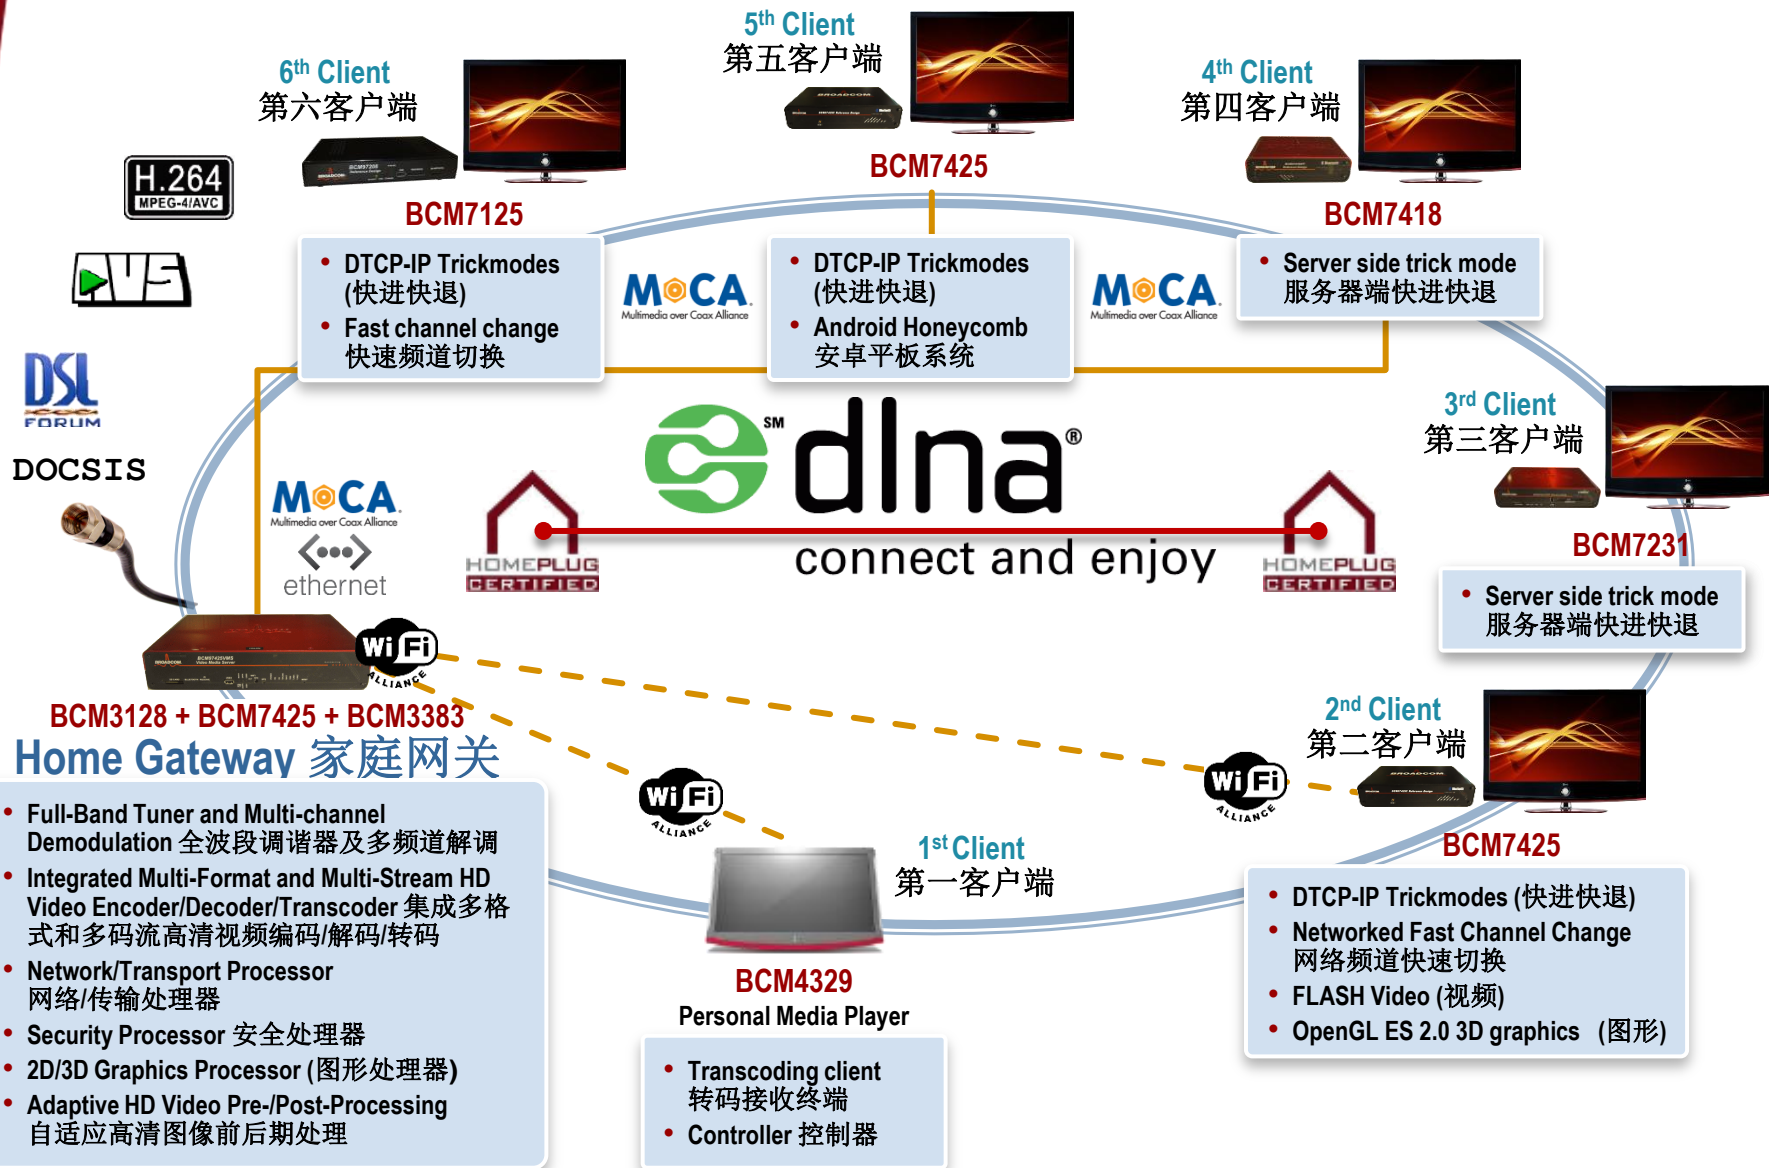

Home Gateways Accelerate Multi-Platform Video Distribution 家庭网关加速多平台视频分发

Sherman Chen, Vice President
陈学敏，博通副总裁

Broadcom Corporation

March 18, 2012

Home Gateways and Clients Enable Video Delivery throughout the Home

家庭网关及客户端传送视频遍及家庭

Home Gateways Can Support Flexible Multi-Platform Video Delivery – Network Adaptation, Format Adaptation and Service Adaptation
家庭网络能够支持灵活的多平台视频传送 – 网络适配, 格式适配及服务适配

Multichannel Video Programming Services Reach Most of Homes Today
现今部署的多路视频节目已传输至多数家庭

Home Gateways Support a Scalable and Flexible Video Service Model

家庭网关支持可扩展及灵活的视频服务模式

Broadcom-based Devices Support All Relevant Technologies and Standards 基于博通芯片的设备支持所有与家庭网关相关的技术和标准

Thank You
谢谢