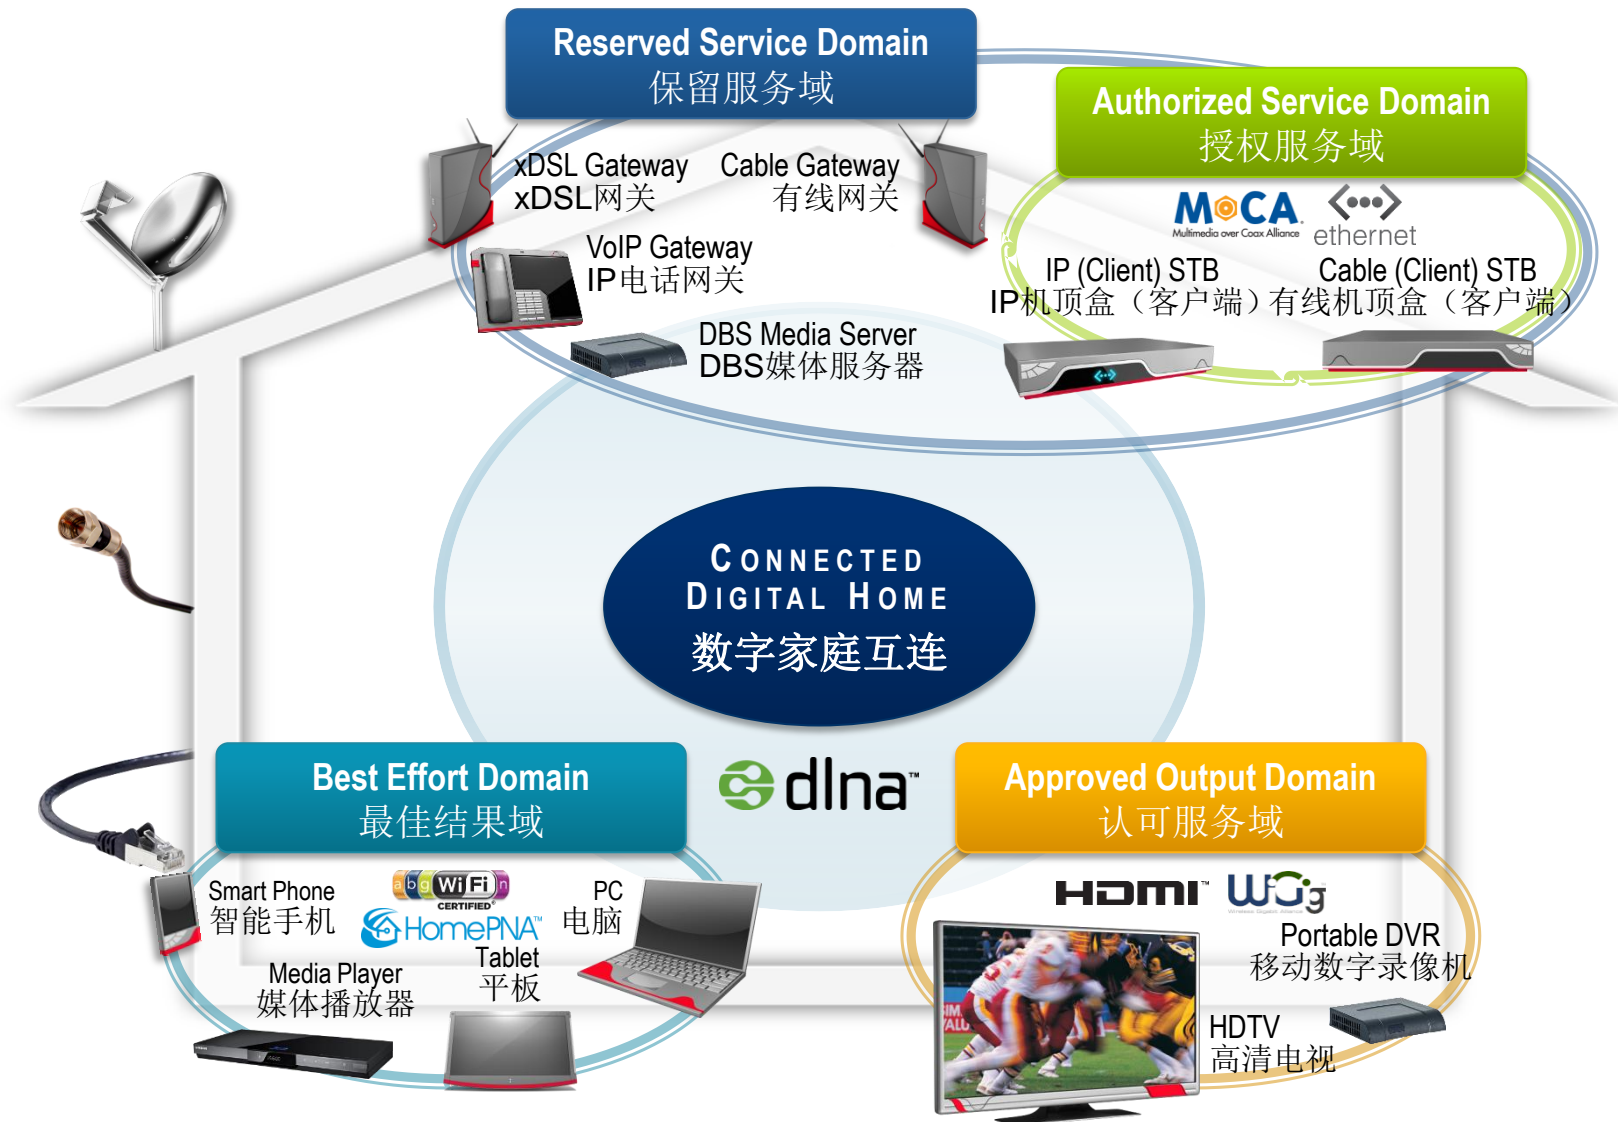

家庭网关及客户端传送视频遍及家庭

Home Gateways Can Support Flexible Multi-Platform Video Delivery – Network Adaptation, Format Adaptation and Service Adaptation
家庭网络能够支持灵活的多平台视频传送 – 网络适配, 格式适配及服务适配

Multichannel Video Programming Services Reach Most of Homes Today
现今部署的多路视频节目已传输至多数家庭

Home Gateways Support a Scalable and Flexible Video Service Model

家庭网关支持可扩展及灵活的视频服务模式

Broadcom-based Devices Support All Relevant Technologies and Standards 基于博通芯片的设备支持所有与家庭网关相关的技术和标准

Thank You
谢谢