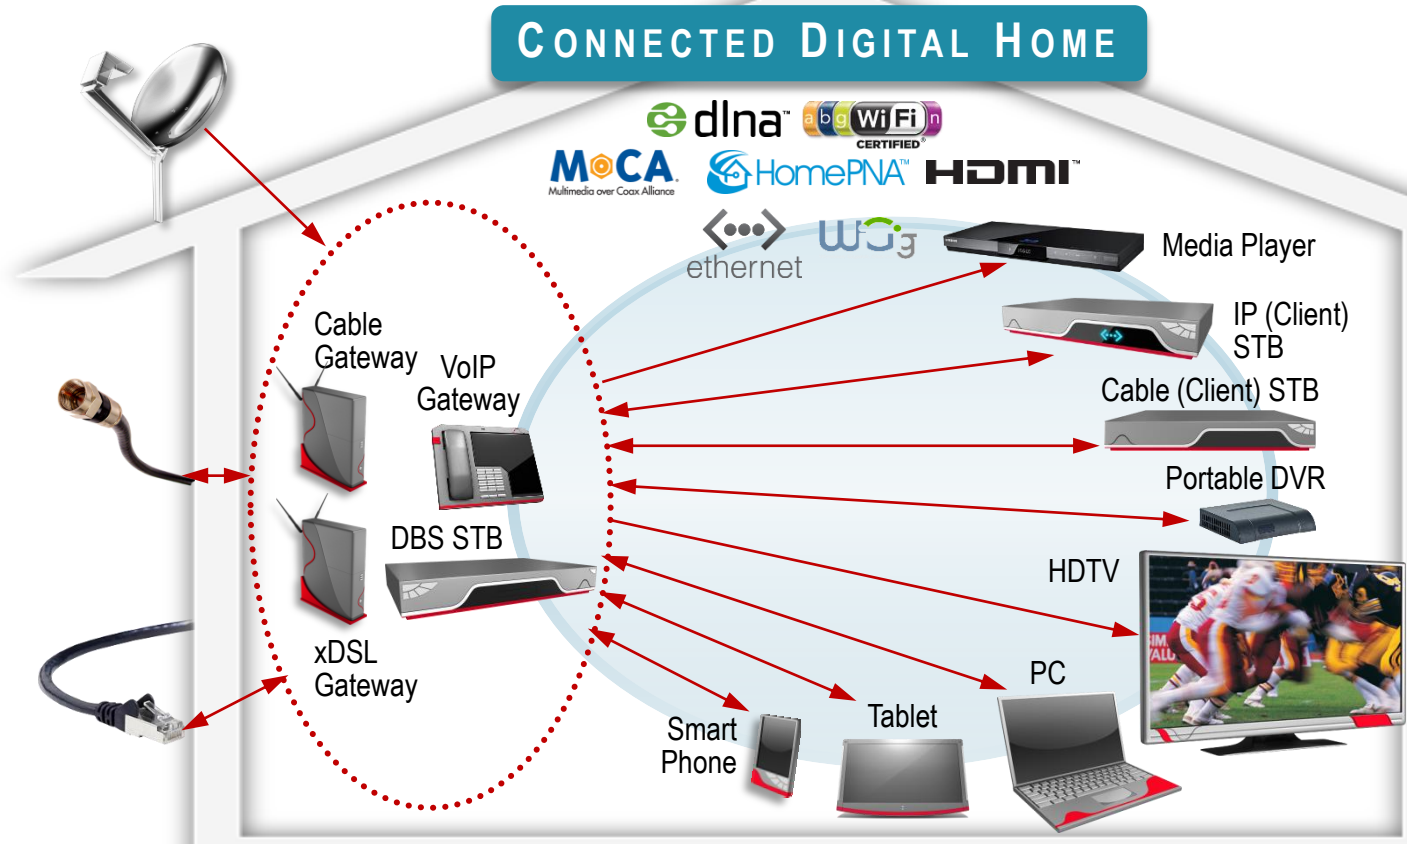

Home Gateways Accelerate Multi-Platform Video Distribution 家庭网关加速多平台视频分发

Sherman Chen, Vice President
陈学敏，博通副总裁

Broadcom Corporation

March 18, 2012

Home Gateways and Clients Enable Video Delivery throughout the Home

家庭网关及客户端传送视频遍及家庭

Home Gateways Can Support Flexible Multi-Platform Video Delivery – Network Adaptation, Format Adaptation and Service Adaptation
家庭网络能够支持灵活的多平台视频传送 – 网络适配, 格式适配及服务适配

Multichannel Video Programming Services Reach Most of Homes Today
现今部署的多路视频节目已传输至多数家庭

Home Gateways Support a Scalable and Flexible Video Service Model

家庭网关支持可扩展及灵活的视频服务模式

Broadcom-based Devices Support All Relevant Technologies and Standards 基于博通芯片的设备支持所有与家庭网关相关的技术和标准

Thank You
谢谢